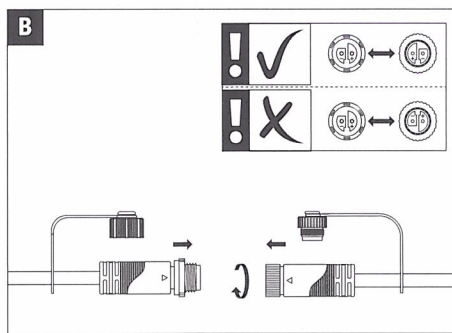

Safety Instructions

1, 2, 3, 4, 5, 6, 7, 9, 10, 11, 12, 13, 14, 17,
18, 19, 20, 21, 25, 26, 29, 32, 33, 34

Info

www.paulmann.com

Paulmann Licht GmbH
Quezinger Feld 2
31832 Springe
Germany

www.paulmann.com

Art.-Nr.: 939.96 939.97 941.54 941.55 941.56 941.57			
	939.96 939.97	941.54 941.55	941.56 941.57
(+MA 326) PH09/18 	 1x	 3x	 1x
		 1x	 1x

Driver

Paulmann
Art.-Nr. 988.48

Control Box

Remote Control

not incl.

Paulmann
Art.-Nr. 180.11